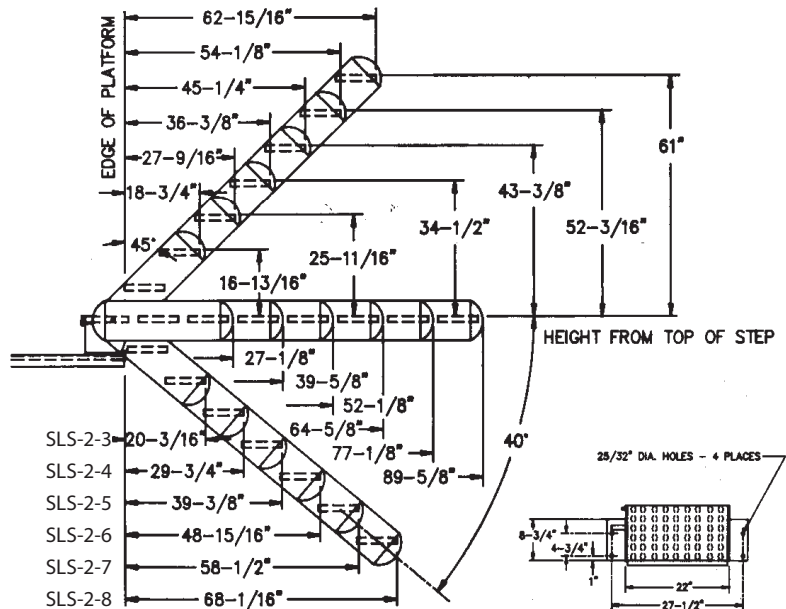

• **Also see our ELITE series for even more options!**

Manufactured by:

BENKO PRODUCTS
ENGINEERED TO BE MORE

Benko Products Inc. · 5350 Evergreen Pkwy · Sheffield Village, Ohio · 44054
Phone (440) 934-2180 · Fax (440) 934-4052 · email: sales@g-raffsystems.com
www.benkoproducts.com ----- www.g-raffsystems.com

Always confirm unit dimensions with your sales representative prior to ordering!

Self-Leveling Safety Stairs

(Custom lengths and widths available)

Expedited Delivery Available

Range when Top Mounted

Range when Side Mounted